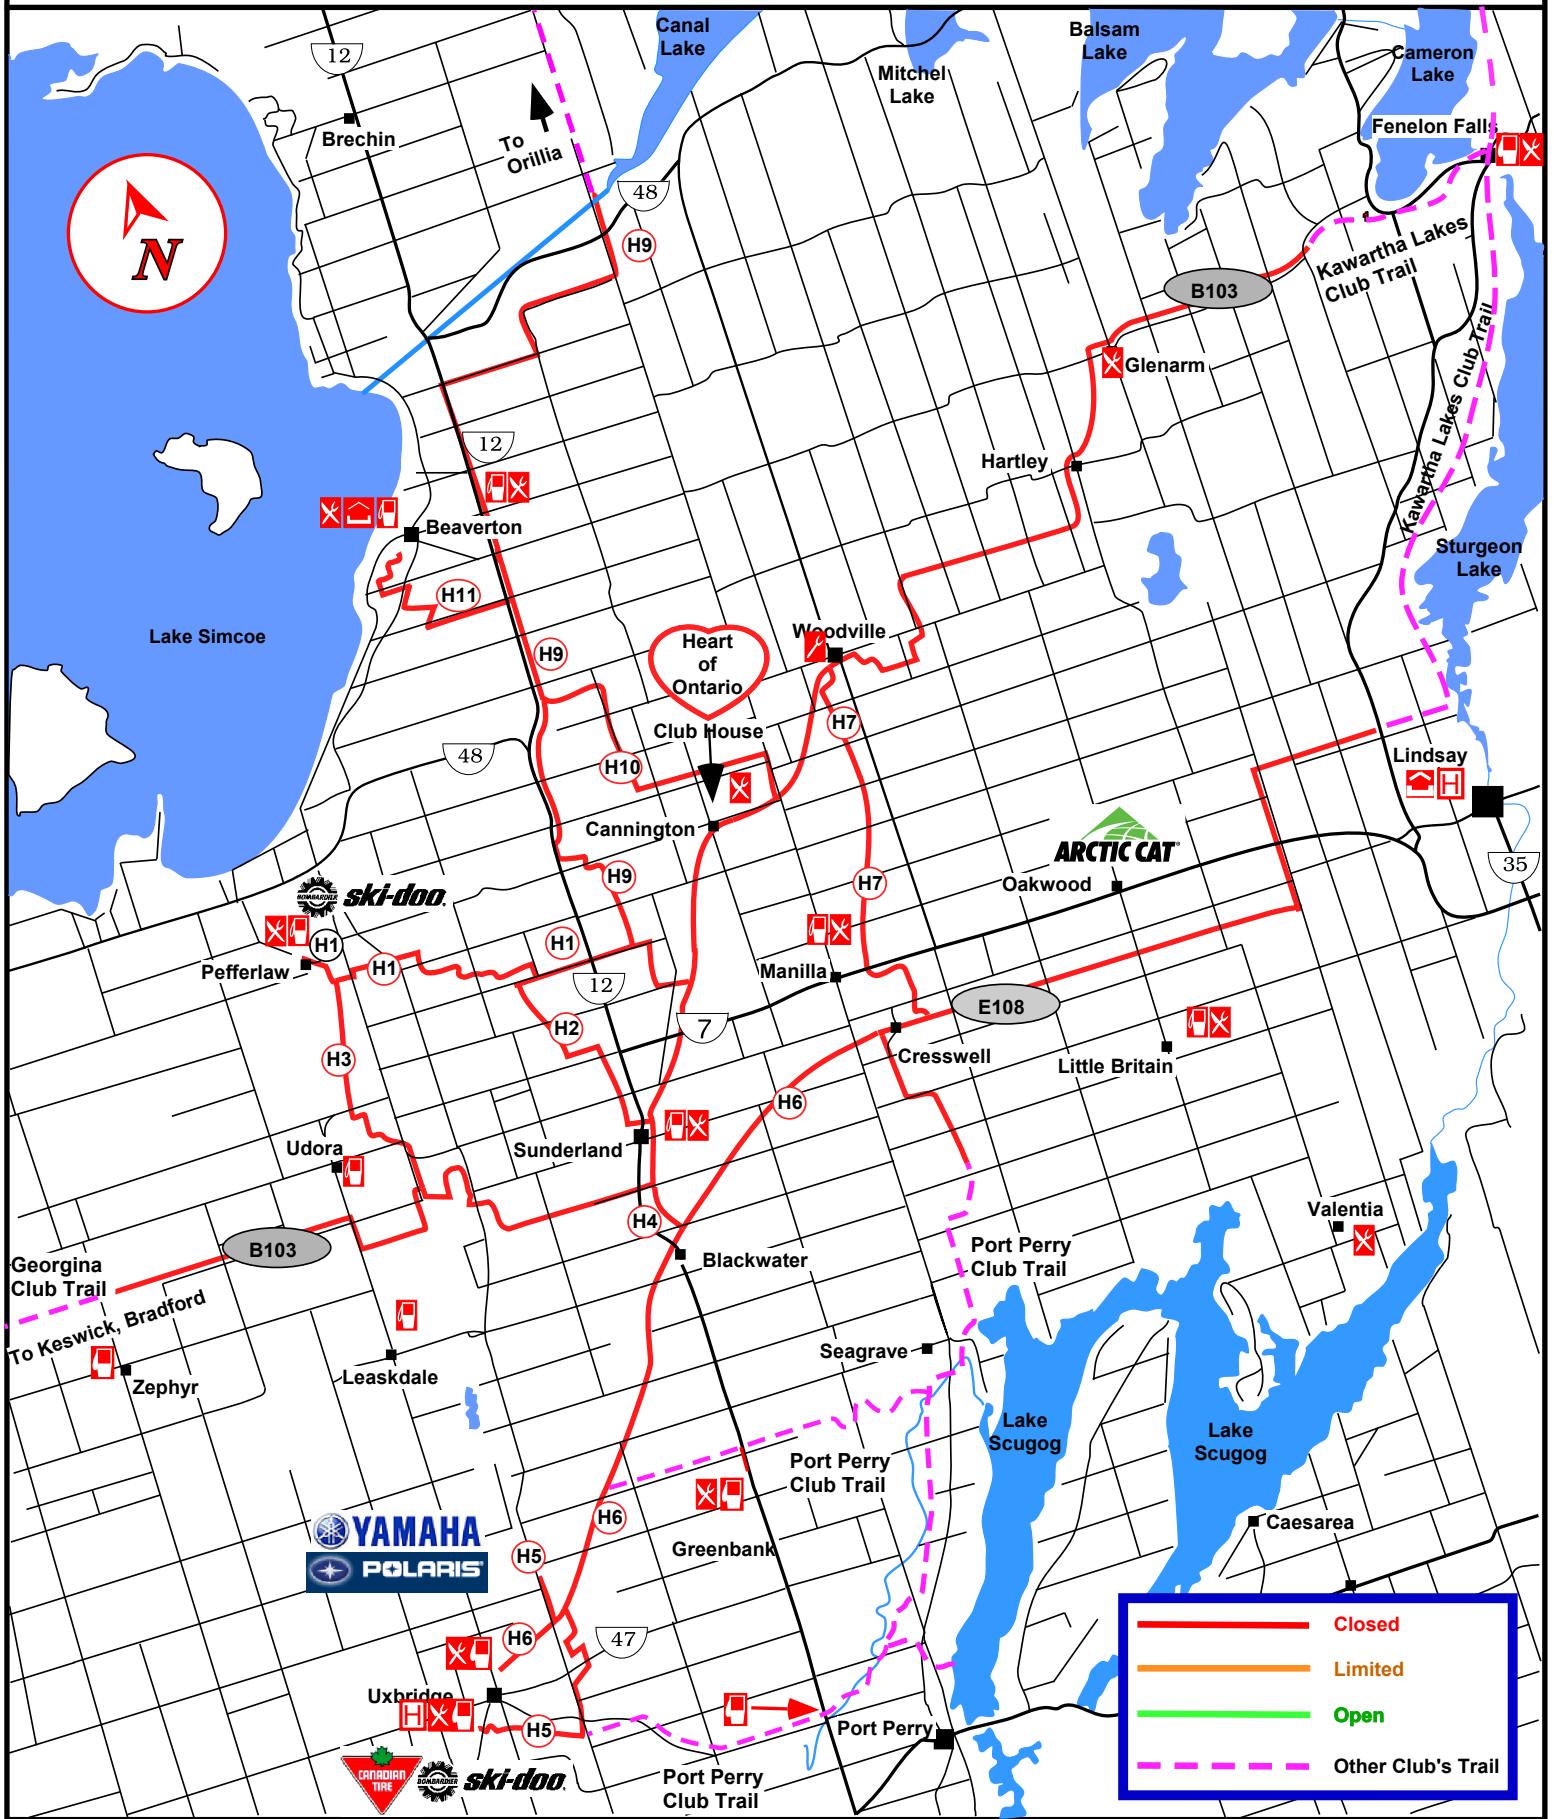

Heart of Ontario Snowmobile Club - Trail Conditions - Last Updated - February 6, 2012

	Closed
	Limited
	Open
	Other Club's Trail